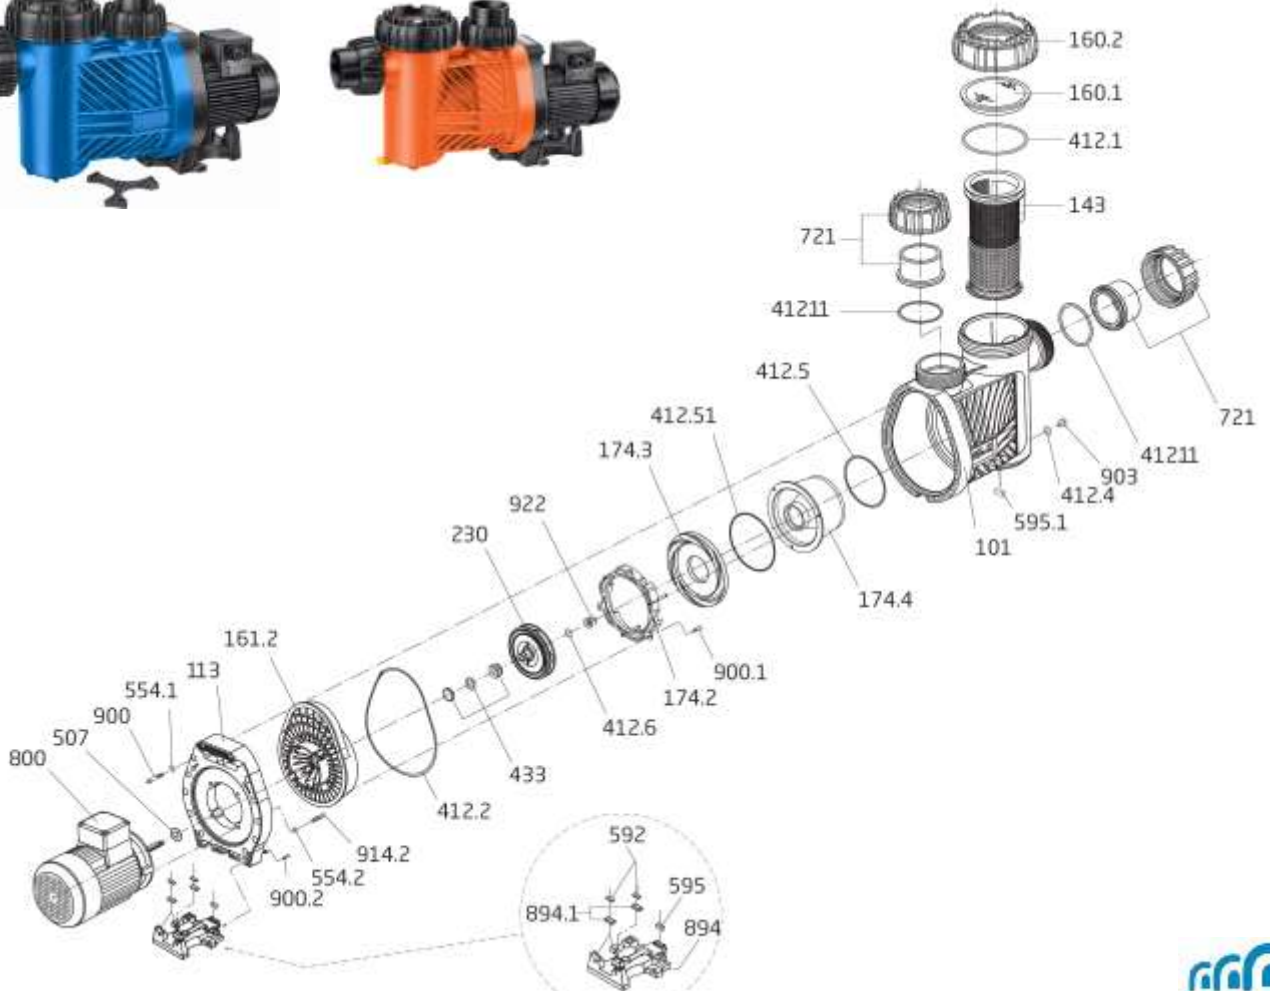

Badu Prime = 90/25, 90/30, 90/40+90/48- na zapytanie